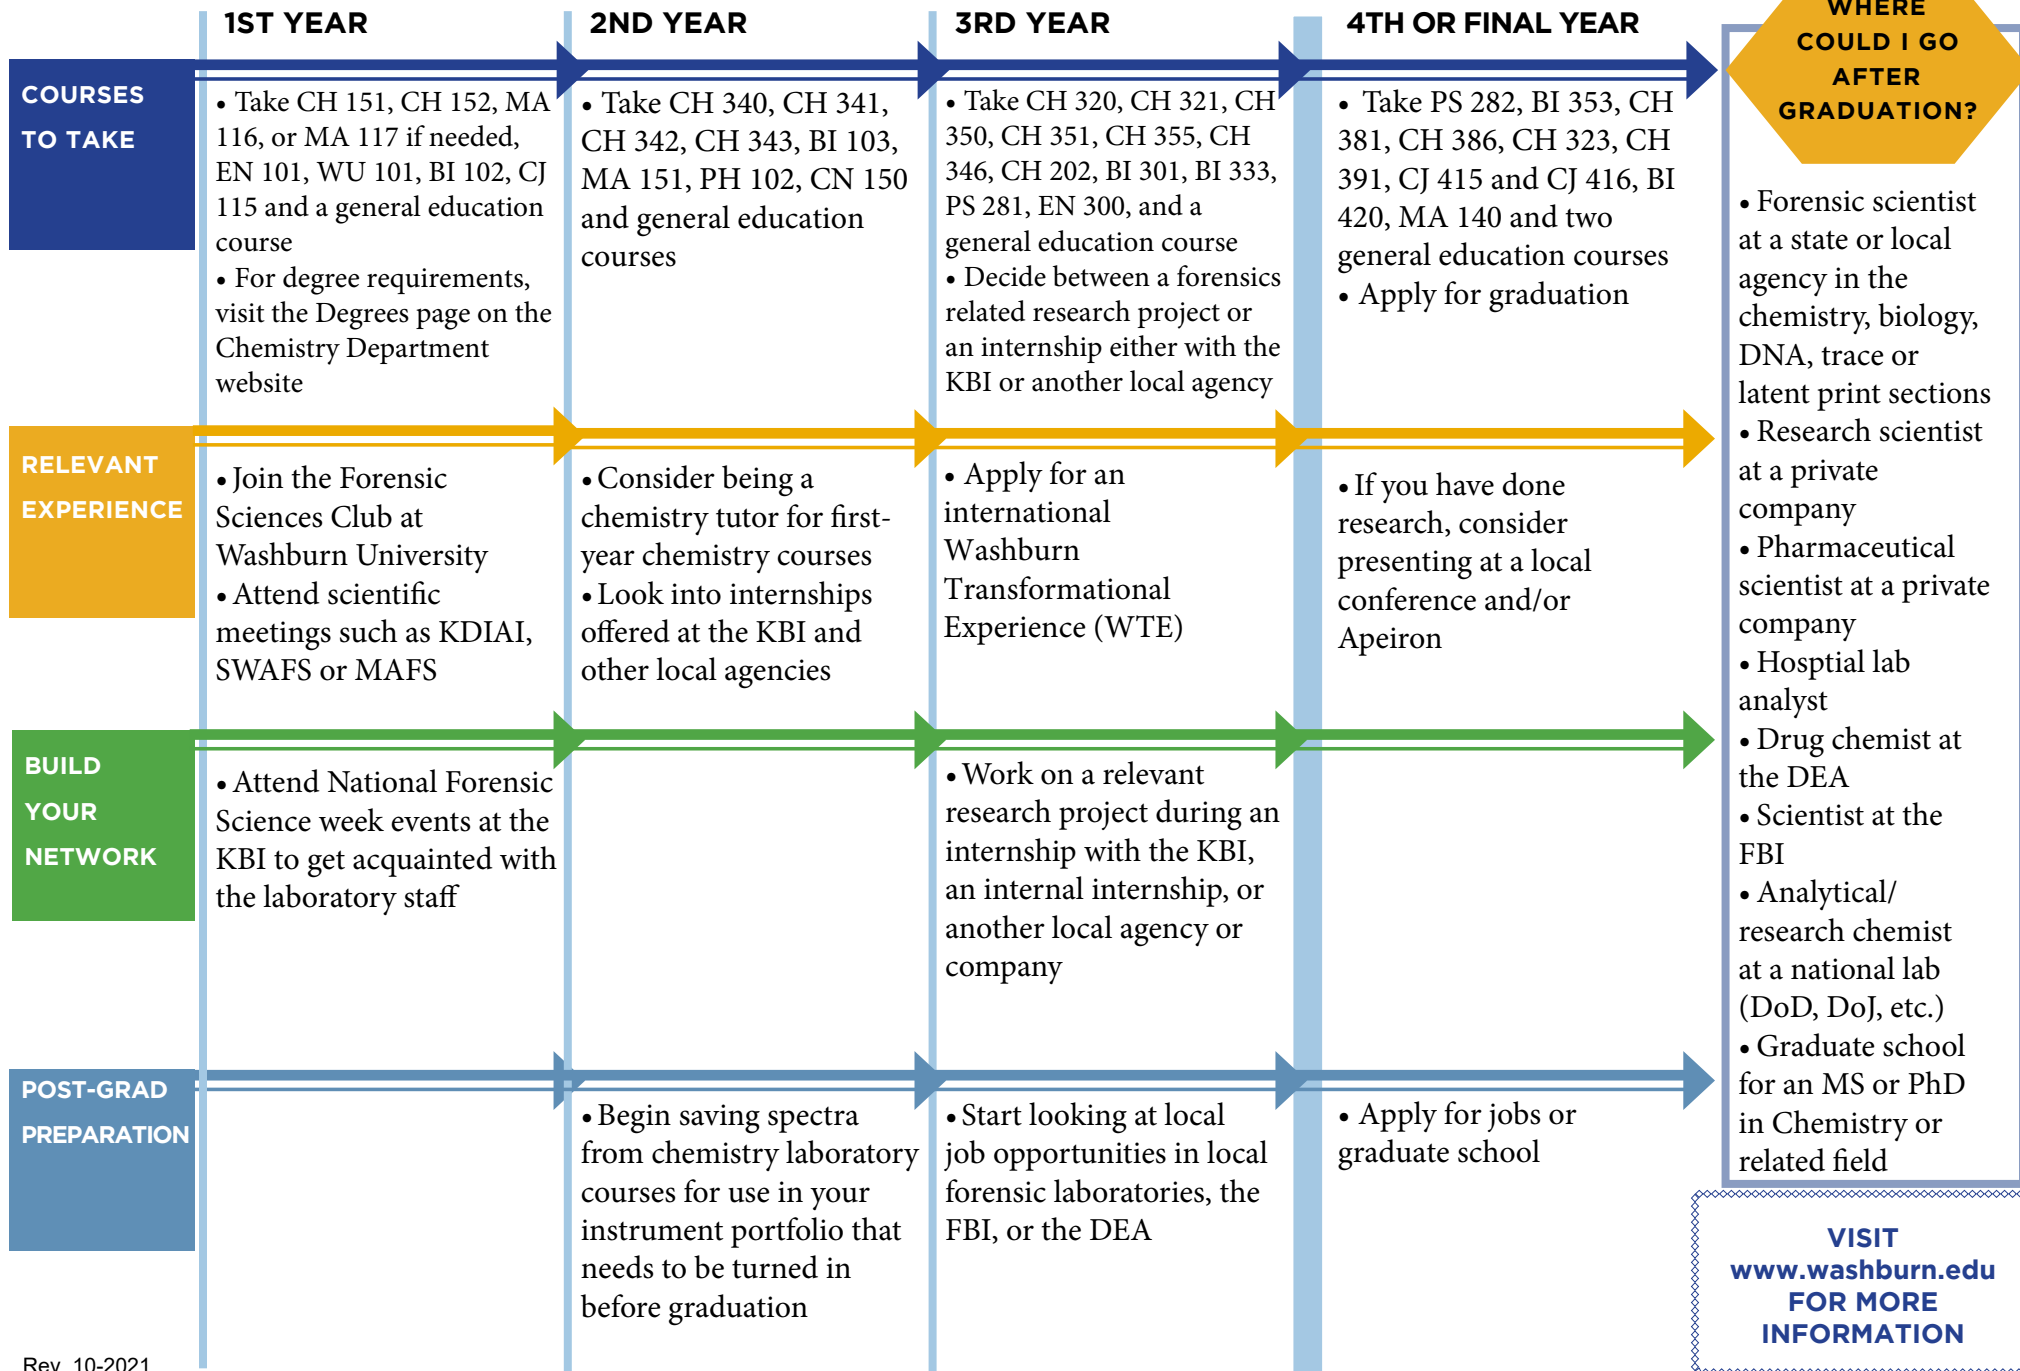

CHEMISTRY DEPARTMENT

MAJOR MAP

Bachelor of Science in Forensic Chemistry

VISIT
www.washburn.edu
FOR MORE
INFORMATION